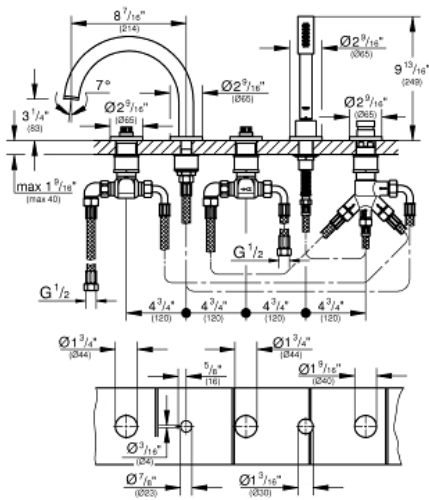

ATRIO Five-Hole Bathtub Faucet with Handshower

MODEL # 25049EN3

Pure Freude
an Wasser

GROHE

Product Description:

ATRIO

Five-Hole Bathtub Faucet with Handshower

Standard Specification:

- GROHE StarLight finish
- GROHE SilkMove ceramic cartridge
- 2 x 3/4" (19mm) valves
- Bath inlet with flow control
- Sena hand shower (28 341 000) 1.75 gpm
- Metal shower hose
- Handles sold separately
- Max Flow Rate 12.6 gpm (47.7 l/min) at 45 psi (3.1 bar)
- Less handles – order (18 026) or (18 027) (sold separately)

Applicable Codes & Standards:

- Energy Policy Act of 1992
- ASME A112.18.1/CSA B125.1

Color:

- 25049EN3 Brushed Nickel